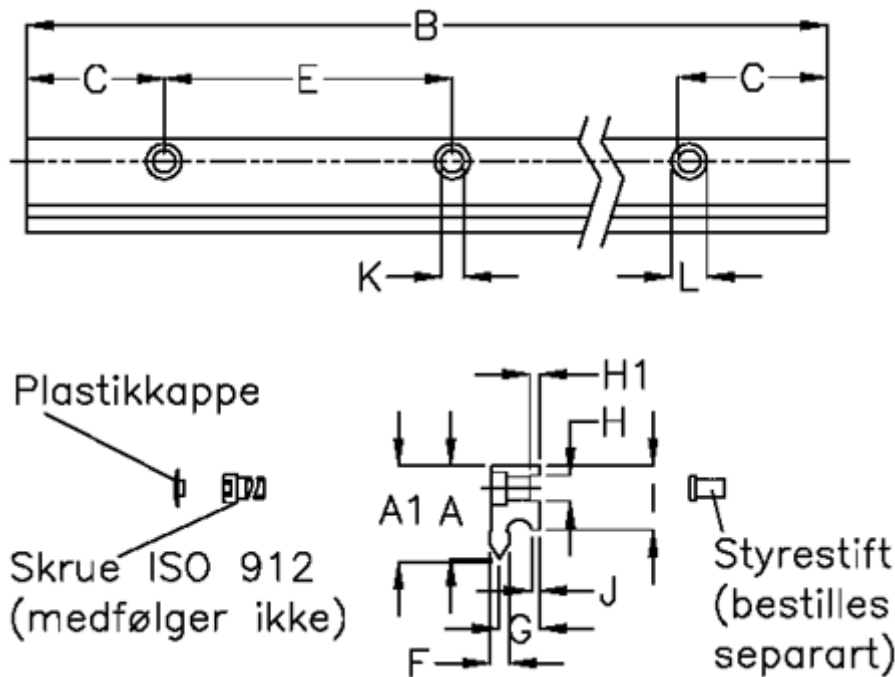

Article number: 057125212562

Description: Hepco GV3 slide NV E L1256 P2
with counterbored holes

Measures

A	= 16	G	= 8.2	Weight kg/1000 = 1.00
A1	= 16.19	H	= 4	
B	= 1256	H1	= 1.5	
C	= 43.0	I	= 12.00	
E	= 90	J	= 1.75	
F	= 4.42	K	= 4.5	
For bearing	= J18	L	= 8 x 4.1	
For guide pin	= SDP4	Precision type	= P2	